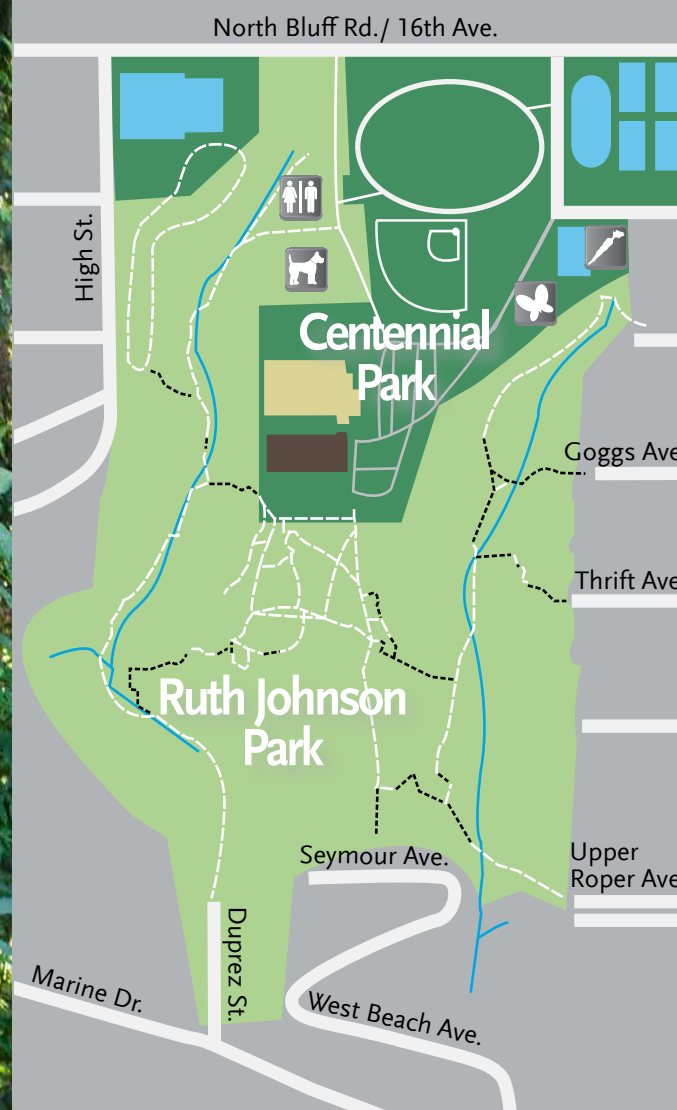

City Parks

All parks are open from dawn to dusk

- 1 **Barge Park**
13689 Malabar Avenue
- 2 **Bayview Park**
14586 Marine Drive
- 3 **Bryant Park**
15150 Russell Avenue
- 4 **Centennial/Ruth Johnson Park**
14600 North Bluff Road
- 5 **Coldicutt Park**
14064 Marine Drive
- 6 **Davey Park**
1131 Finlay Street
- 7 **Dr. R.J. Allan Hogg Rotary Park**
15479 Buena Vista Avenue
- 8 **Emerson Park**
15707/15725 Columbia Avenue
- 9 **Gage Park**
15100 Columbia Avenue
- 10 **Goggs Park**
15497 Goggs Avenue
- 11 **Hodgson Park**
15050 North Bluff Road
- 12 **Maccaud Park**
1475 Kent Street
- 13 **Memorial Park**
15300 Block Marine Drive
- 14 **Stager Park**
15200 Columbia Avenue
- 15 **Grand Chief Bernard Robert Charles Plaza**
15400 Block Marine Drive

City of White Rock Map

PARKS AND TRAILS

WHITE ROCK
City by the Sea!

North Bluff Rd./ 16th Ave.

Legend

-  City Limits
-  Parks
-  Walkways
-  Streets
-  Heritage Marker
-  Trails

★ map is not to scale

WHITE ROCK
City by the Sea!