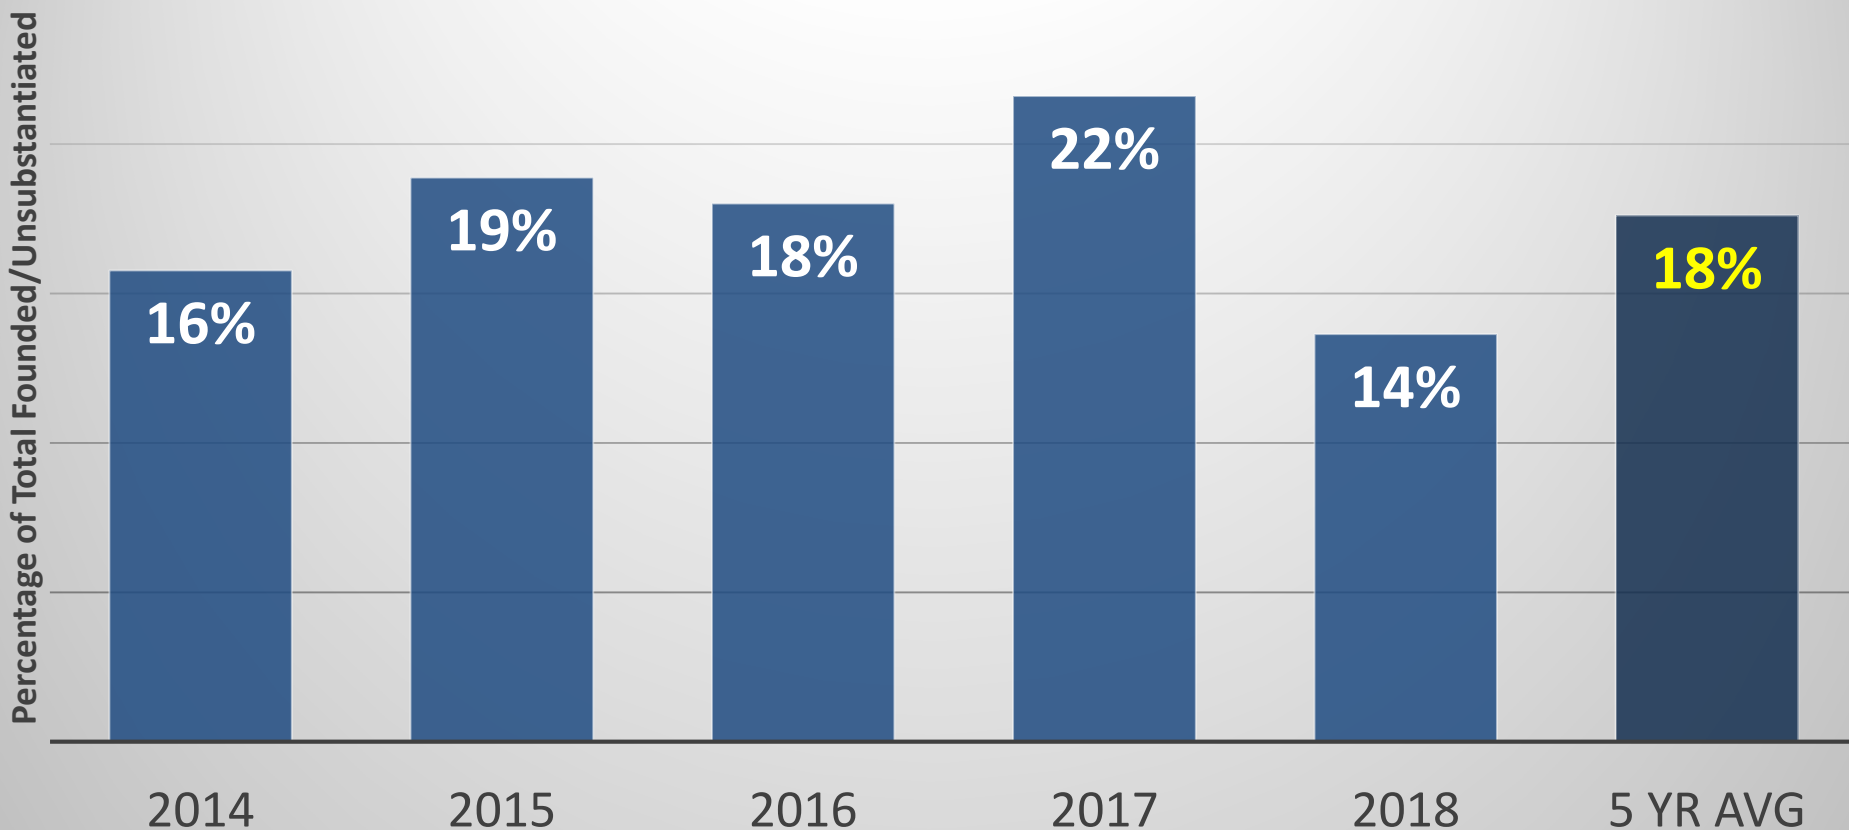

White Rock RCMP Historical Unsubstantiated

Total CC % Unsubstantiated