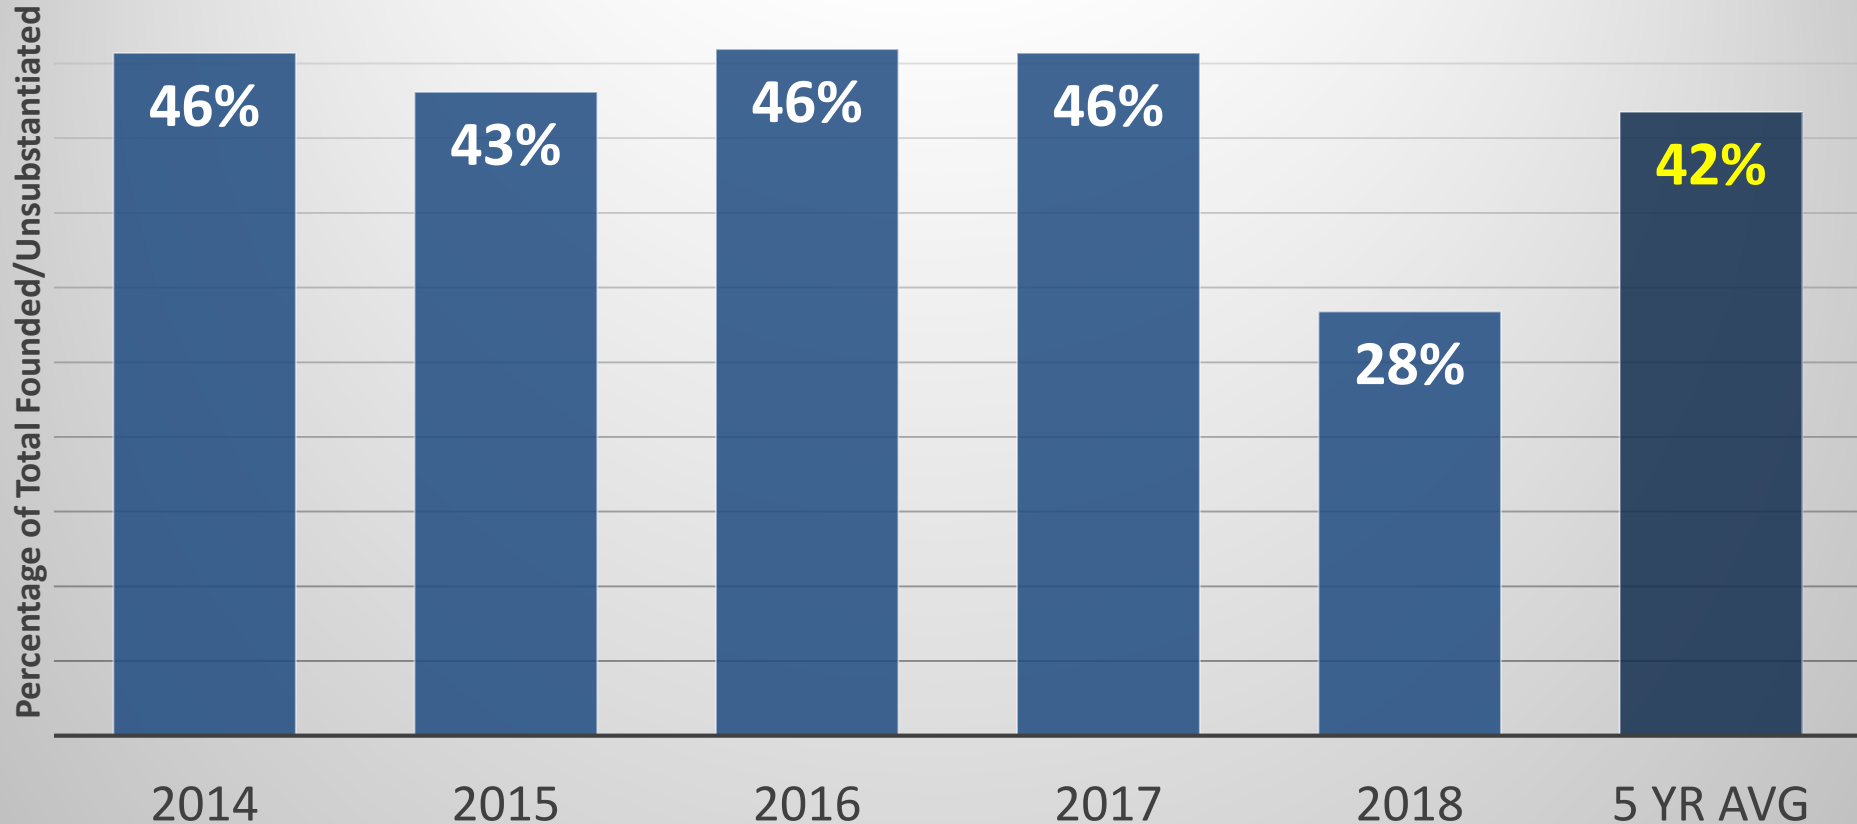

White Rock RCMP Historical Unsubstantiated

Total CC % Unsubstantiated

LMD RCMP Historical Unsubstantiated

Violent CC % Unsubstantiated

White Rock RCMP Historical Unsubstantiated

Violent CC % Unsubstantiated

White Rock RCMP Criminal Code Occurrences January to March 2018/2019

Crime Group	2018	2019	% CHANGE
PERSONS VIOLENT CRIME	22	72	227.27%
PROPERTY CRIME	248	241	-2.82%
OTHER CC OFFENCES	63	93	47.62%
TOTAL CC	333	406	21.92%

■ Within 5-year Average Range
 ■ Below 5-year Average Range
 ■ Above 5-year Average Range

White Rock RCMP Violent Crime Occurrences January to March 2018/2019

Crime Group	2018	2019	% CHANGE
ARSON	0	0	nc
ASSAULTS	5	42	740.00%
EXTORTION	2	1	-50.00%
HARASSMENT	6	18	200.00%
HOMICIDE	0	0	nc
INTIMIDATION	0	0	nc
KIDNAPPING	0	0	nc
ROBBERY	0	0	nc
SEX OFFENCES	3	4	33.33%
UTTER THREATS	7	8	14.29%
PERSONS VIOLENT CRIME	22	72	227.27%