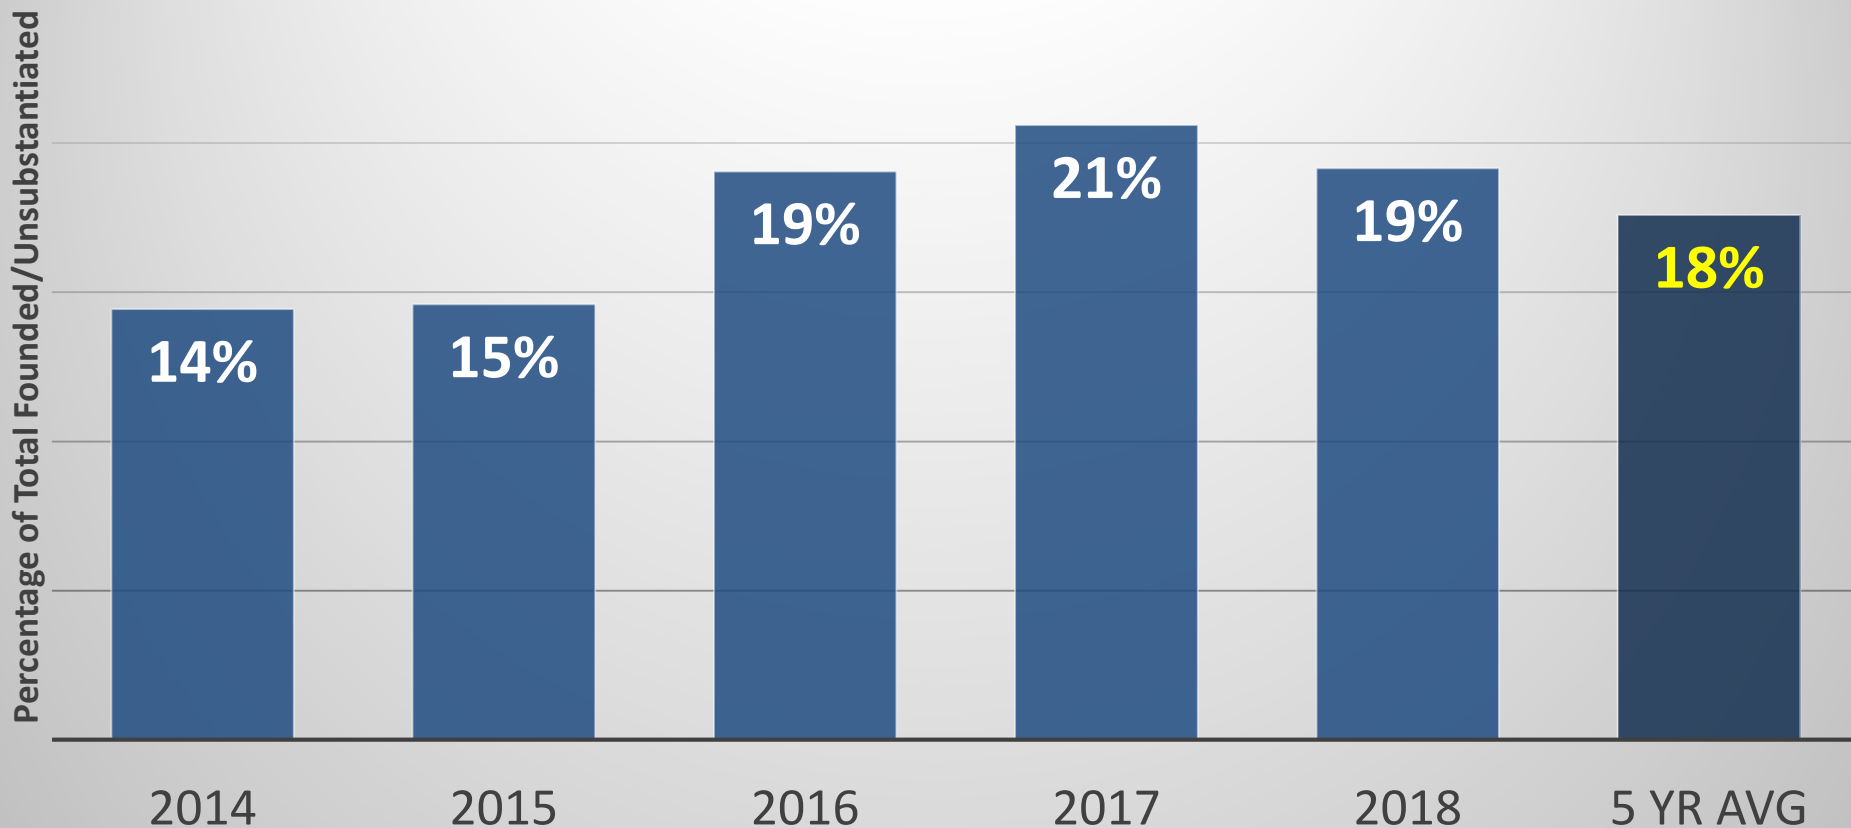

Previous Categories

Current Categories

Including previously excluded occurrences will result in an increase in reporting of some crime categories to Stats Canada

LMD RCMP Historical Unsubstantiated

Total CC % Unsubstantiated

■ Within 5-year Average Range
 ■ Below 5-year Average Range
 ■ Above 5-year Average Range

White Rock RCMP Violent Crime Occurrences January to March 2018/2019

Crime Group	2018	2019	% CHANGE
ARSON	0	0	nc
ASSAULTS	5	42	740.00%
EXTORTION	2	1	-50.00%
HARASSMENT	6	18	200.00%
HOMICIDE	0	0	nc
INTIMIDATION	0	0	nc
KIDNAPPING	0	0	nc
ROBBERY	0	0	nc
SEX OFFENCES	3	4	33.33%
UTTER THREATS	7	8	14.29%
PERSONS VIOLENT CRIME	22	72	227.27%