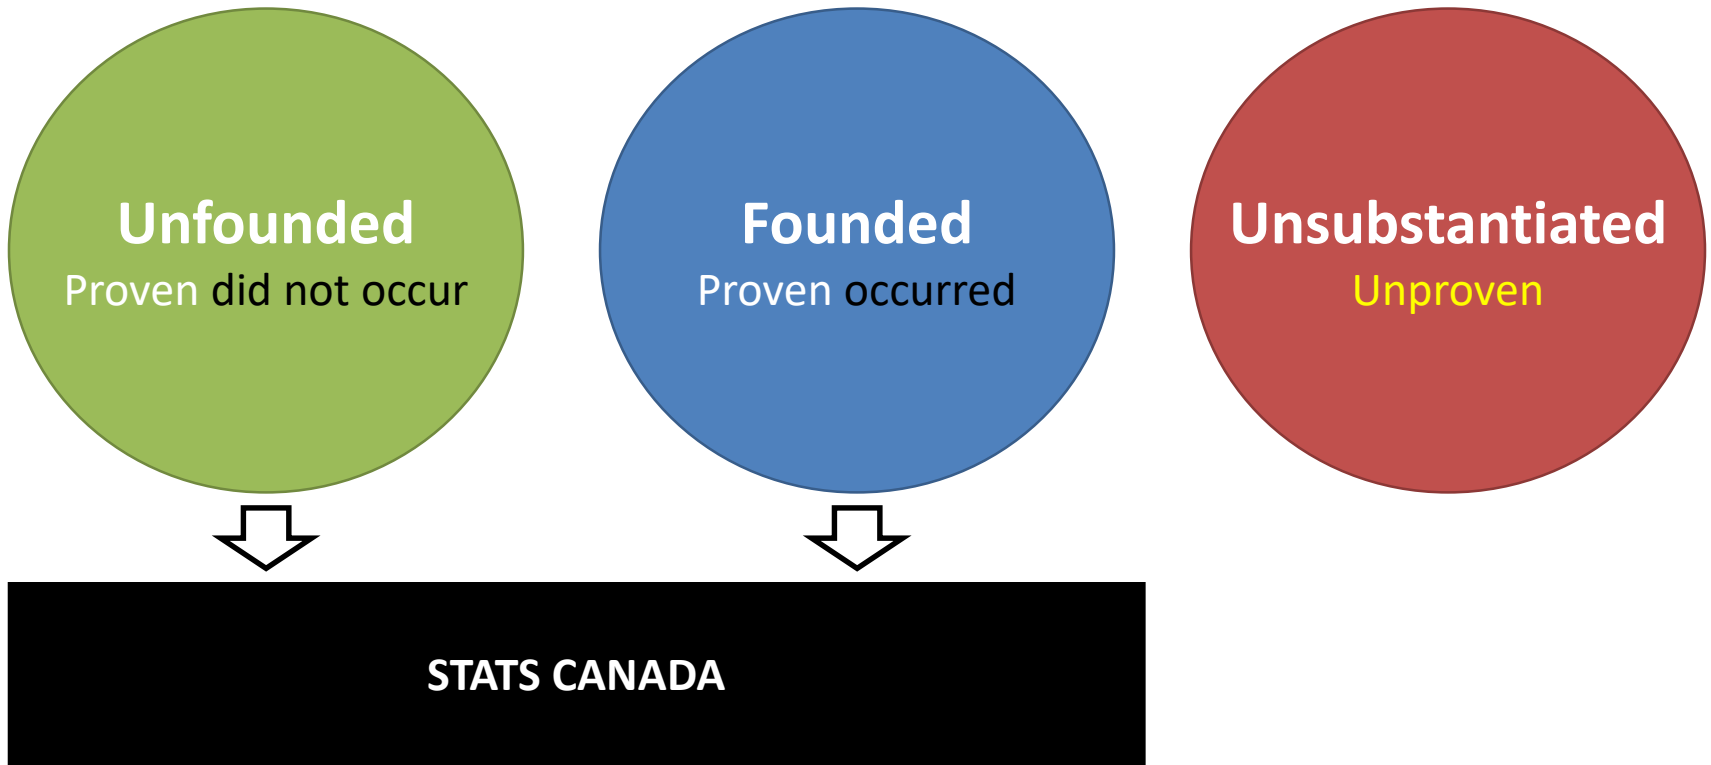

REGULAR COUNCIL
MAY 27, 2019
ITEM 6.1b

Changes in Reportable Crime Statistics

White Rock Council Meeting

2019/05/27

Background

- **February 2017** – national media attention on sexual assault reporting
- POLIS, CCJS and CACP provided recommendations for future data collection
- **January 2019** – CCJS status changes introduced to all Canadian police agencies

Previous Categories

Current Categories

Including previously excluded occurrences will result in an increase in reporting of some crime categories to Stats Canada

LMD RCMP Historical Unsubstantiated

Total CC % Unsubstantiated