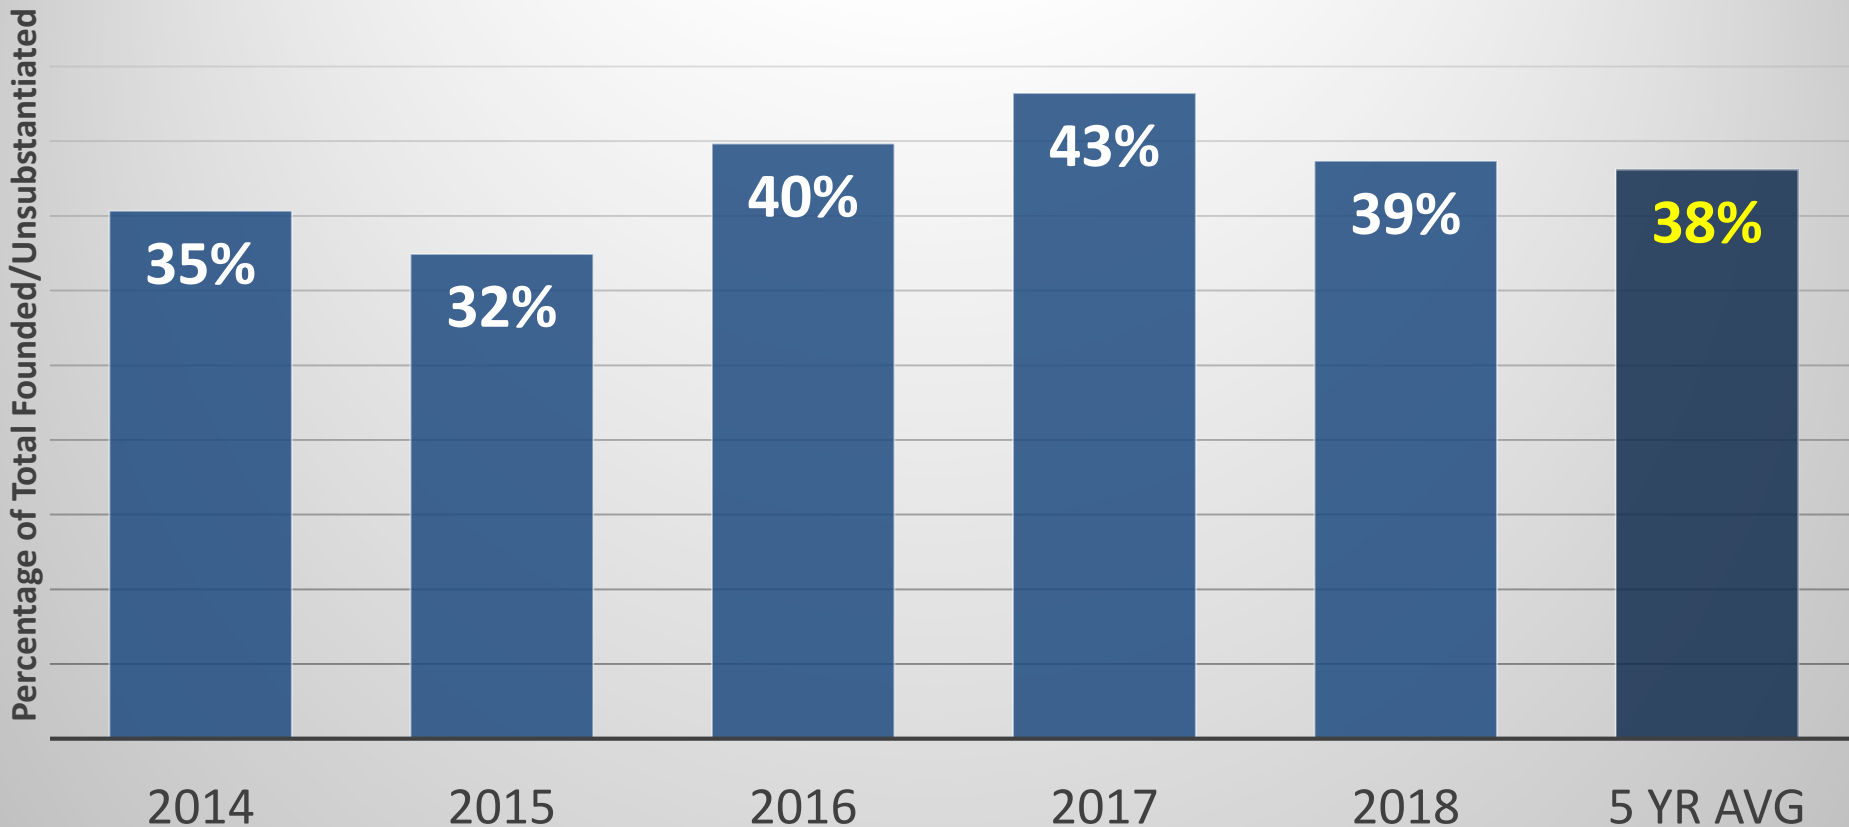

White Rock RCMP Historical Unsubstantiated

Total CC % Unsubstantiated

LMD RCMP Historical Unsubstantiated

Violent CC % Unsubstantiated

White Rock RCMP Historical Unsubstantiated

Violent CC % Unsubstantiated

■ Within 5-year Average Range
 ■ Below 5-year Average Range
 ■ Above 5-year Average Range

White Rock RCMP Violent Crime Occurrences January to March 2018/2019

Crime Group	2018	2019	% CHANGE
ARSON	0	0	nc
ASSAULTS	5	42	740.00%
EXTORTION	2	1	-50.00%
HARASSMENT	6	18	200.00%
HOMICIDE	0	0	nc
INTIMIDATION	0	0	nc
KIDNAPPING	0	0	nc
ROBBERY	0	0	nc
SEX OFFENCES	3	4	33.33%
UTTER THREATS	7	8	14.29%
PERSONS VIOLENT CRIME	22	72	227.27%