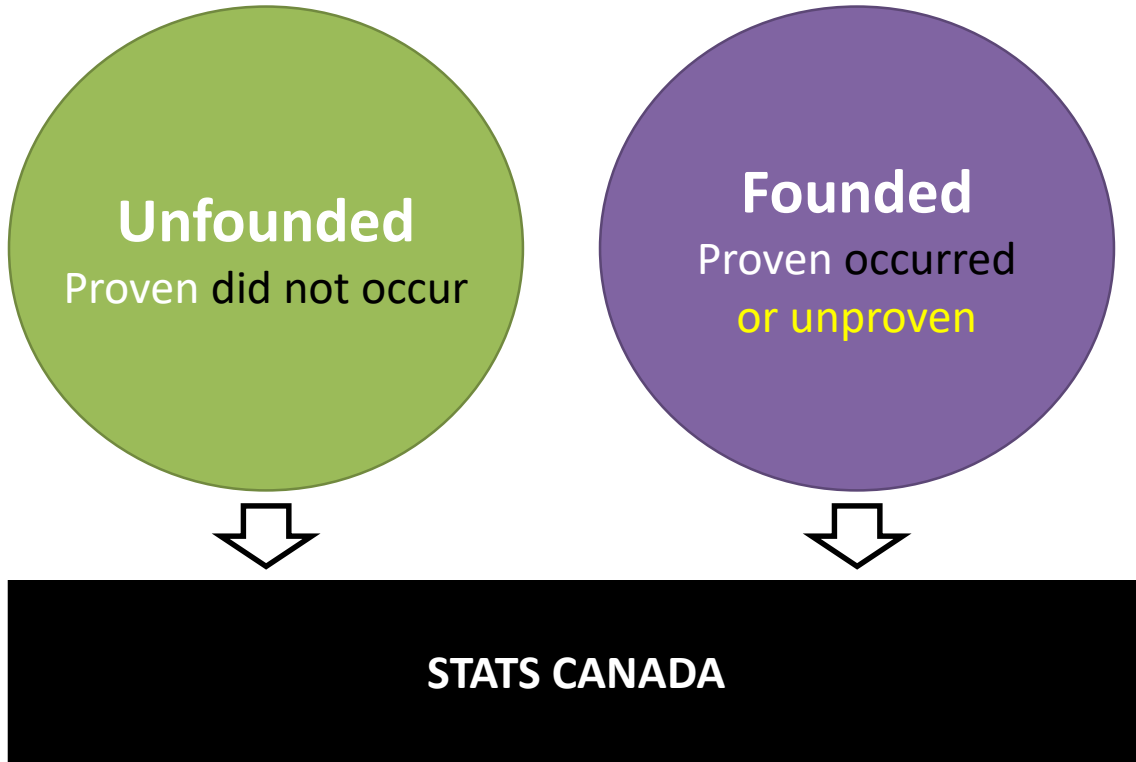

REGULAR COUNCIL
MAY 27, 2019
ITEM 6.1b

Changes in Reportable Crime Statistics

White Rock Council Meeting

2019/05/27

Background

- **February 2017** – national media attention on sexual assault reporting
- POLIS, CCJS and CACP provided recommendations for future data collection
- **January 2019** – CCJS status changes introduced to all Canadian police agencies

Previous Categories

Current Categories

Including previously excluded occurrences will result in an increase in reporting of some crime categories to Stats Canada

LMD RCMP Historical Unsubstantiated

Total CC % Unsubstantiated

■ Within 5-year Average Range
 ■ Below 5-year Average Range
 ■ Above 5-year Average Range

White Rock RCMP Violent Crime Occurrences January to March 2018/2019

Crime Group	2018	2019	% CHANGE
ARSON	0	0	nc
ASSAULTS	5	42	740.00%
EXTORTION	2	1	-50.00%
HARASSMENT	6	18	200.00%
HOMICIDE	0	0	nc
INTIMIDATION	0	0	nc
KIDNAPPING	0	0	nc
ROBBERY	0	0	nc
SEX OFFENCES	3	4	33.33%
UTTER THREATS	7	8	14.29%
PERSONS VIOLENT CRIME	22	72	227.27%