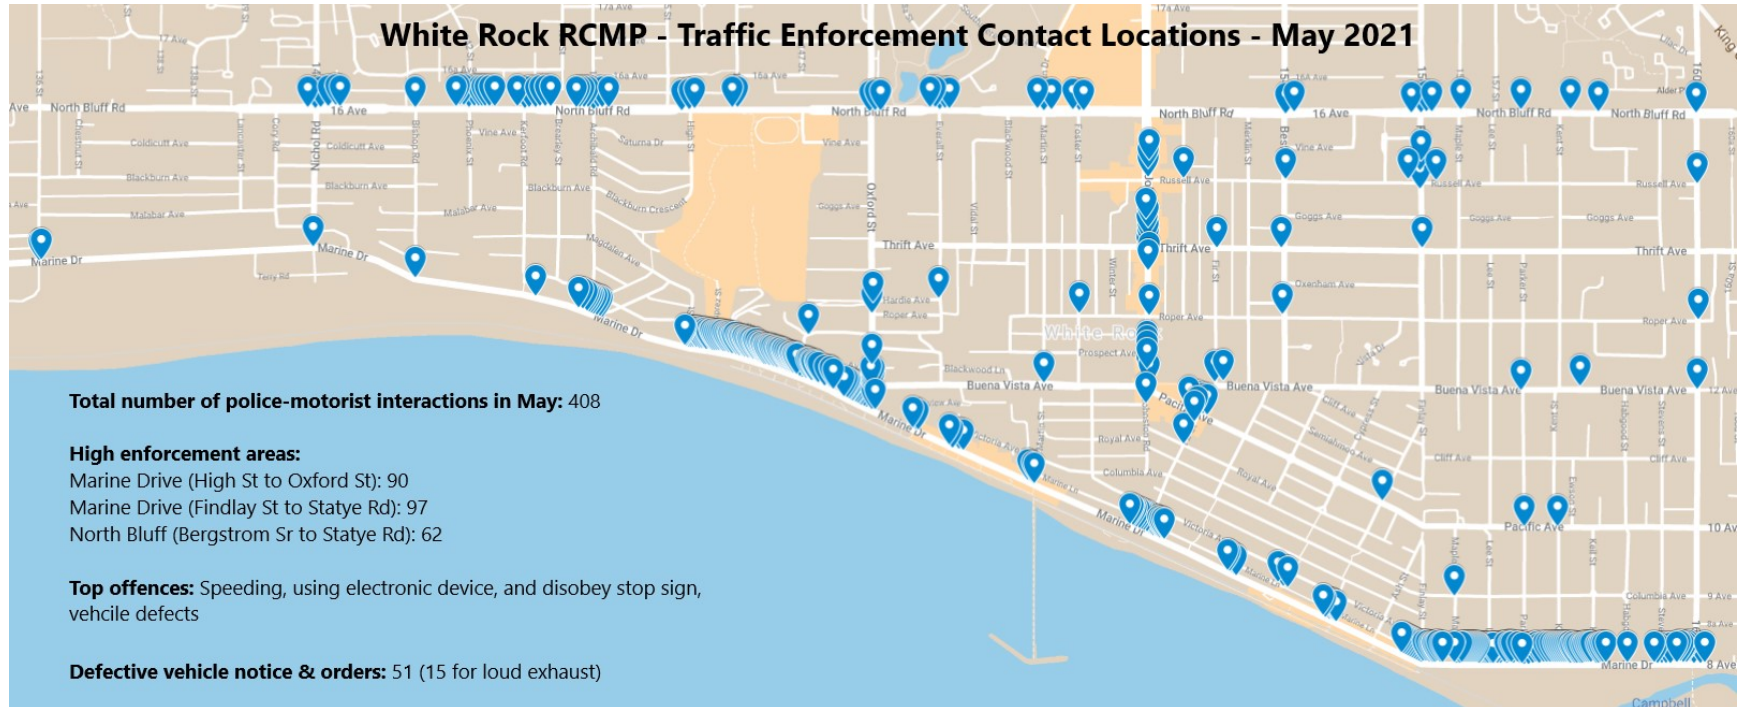

Monthly Traffic Enforcement Contact Locations: May 2021

Total number of police-motorist interactions: 408

Top offences: speeding, using electronic device, disobey stop sign and vehicle defects.

Data qualifiers: Locations are based on the nearest block or intersection as indicated by the officer on the violation ticket, notice & order, or other enforcement document. Traffic stops conducted where no document was served to the driver are not included in the total. For privacy, only basic data has been provided regarding the reason for the police-motorist interaction. In some cases, the reason indicated on the served document may not be the same as the reason for initiating the stop (i.e. a driver is stopped for improper lane change but issued a ticket for a different discovered offence such as failing to display 'N' sign).

Learn more about what your White Rock RCMP is doing in your community: www.whiterockcity.ca/RCMP

Twitter @WhiteRockRCMP & 