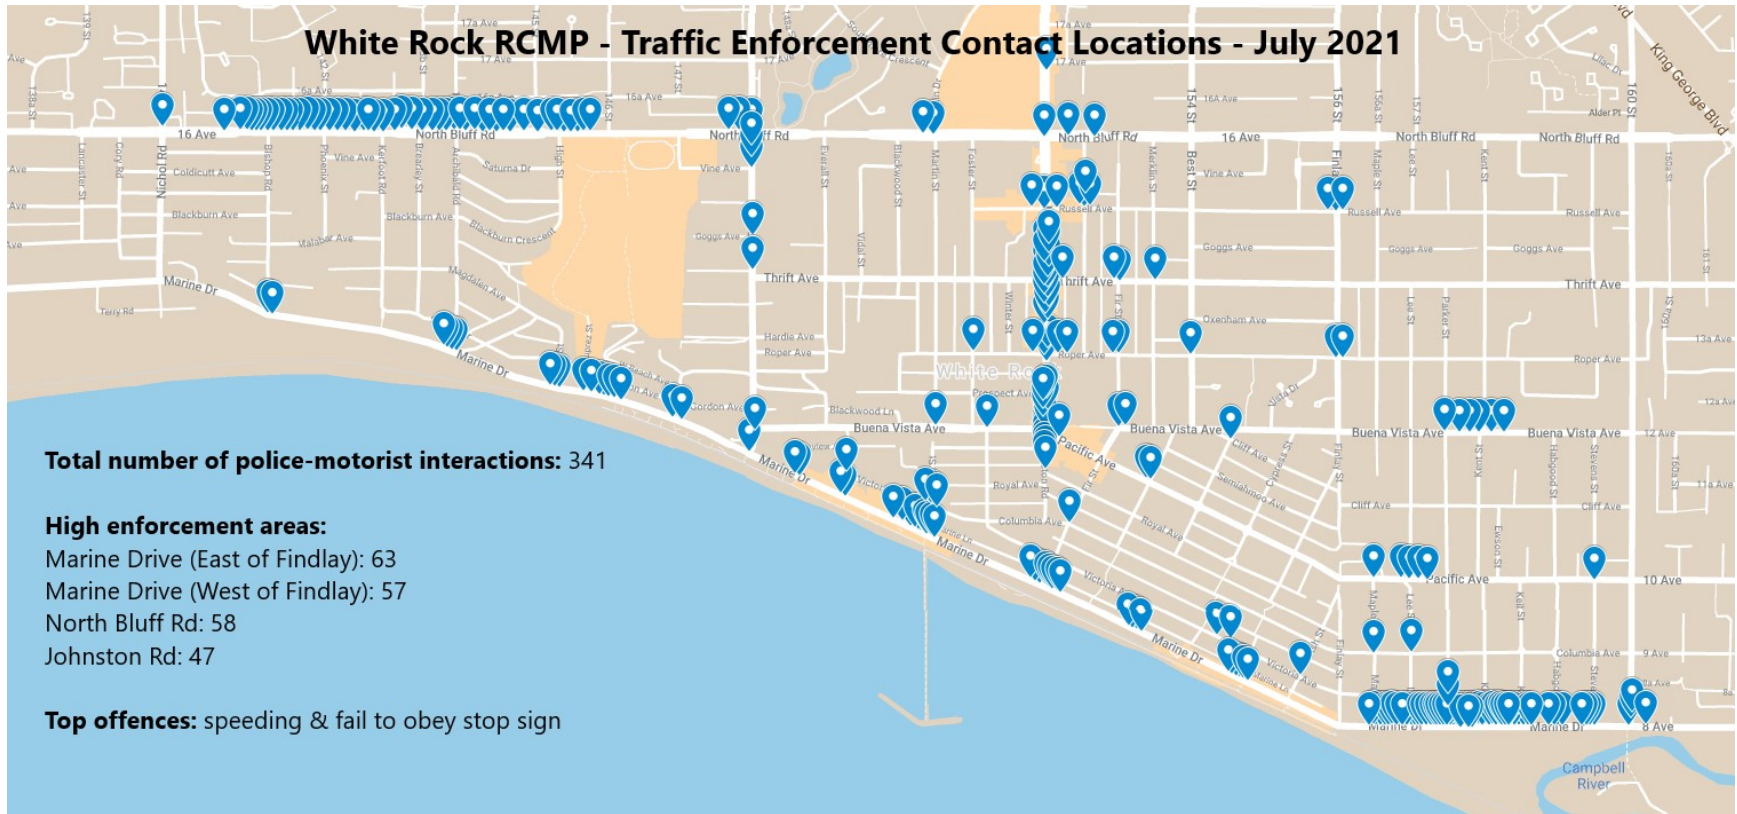

## White Rock RCMP - Traffic Enforcement Contact Locations - July 2021

**Data qualifiers:** Locations are based on the nearest block or intersection as indicated by the officer on the violation ticket, notice & order, or other enforcement document. Traffic stops conducted where no document was served to the driver are not included in the total. For privacy, only basic data has been provided regarding the reason for the police-motorist interaction. In some cases, the reason indicated on the served document may not be the same as the reason for initiating the stop (i.e. a driver is stopped for improper lane change but issued a ticket for a different discovered offence such as failing to display 'N' sign).