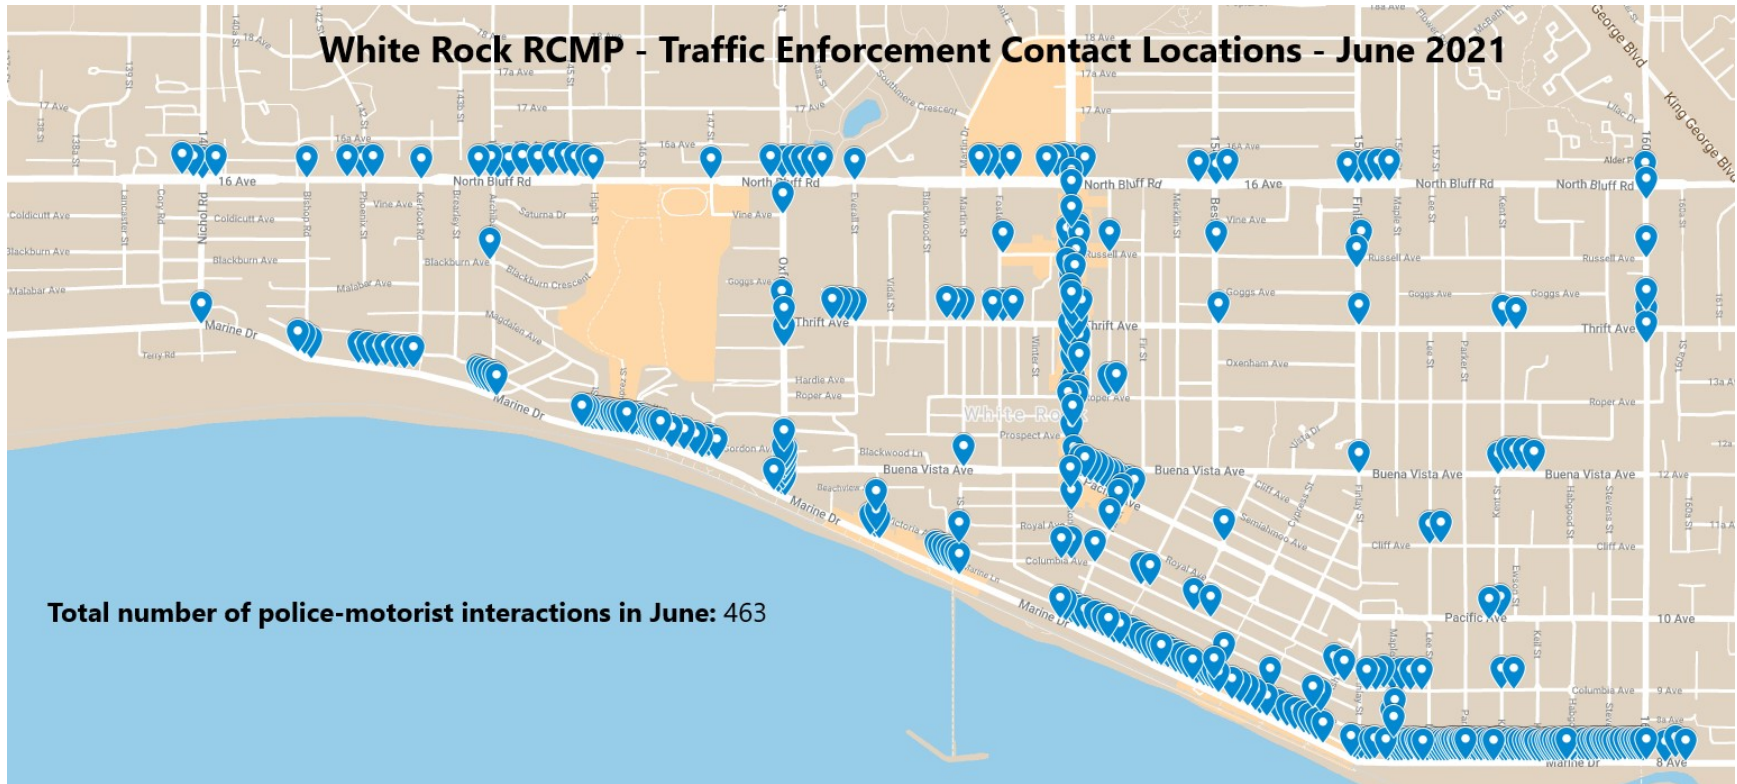

White Rock RCMP - Traffic Enforcement Contact Locations - June 2021

Data qualifiers: Locations are based on the nearest block or intersection as indicated by the officer on the violation ticket, notice & order, or other enforcement document. Traffic stops conducted where no document was served to the driver are not included in the total. For privacy, only basic data has been provided regarding the reason for the police-motorist interaction. In some cases, the reason indicated on the served document may not be the same as the reason for initiating the stop (i.e. a driver is stopped for improper lane change but issued a ticket for a different discovered offence such as failing to display 'N' sign).

Learn more about what your White Rock RCMP is doing in your community: www.whiterockcity.ca/RCMP

Twitter @WhiteRockRCMP & 